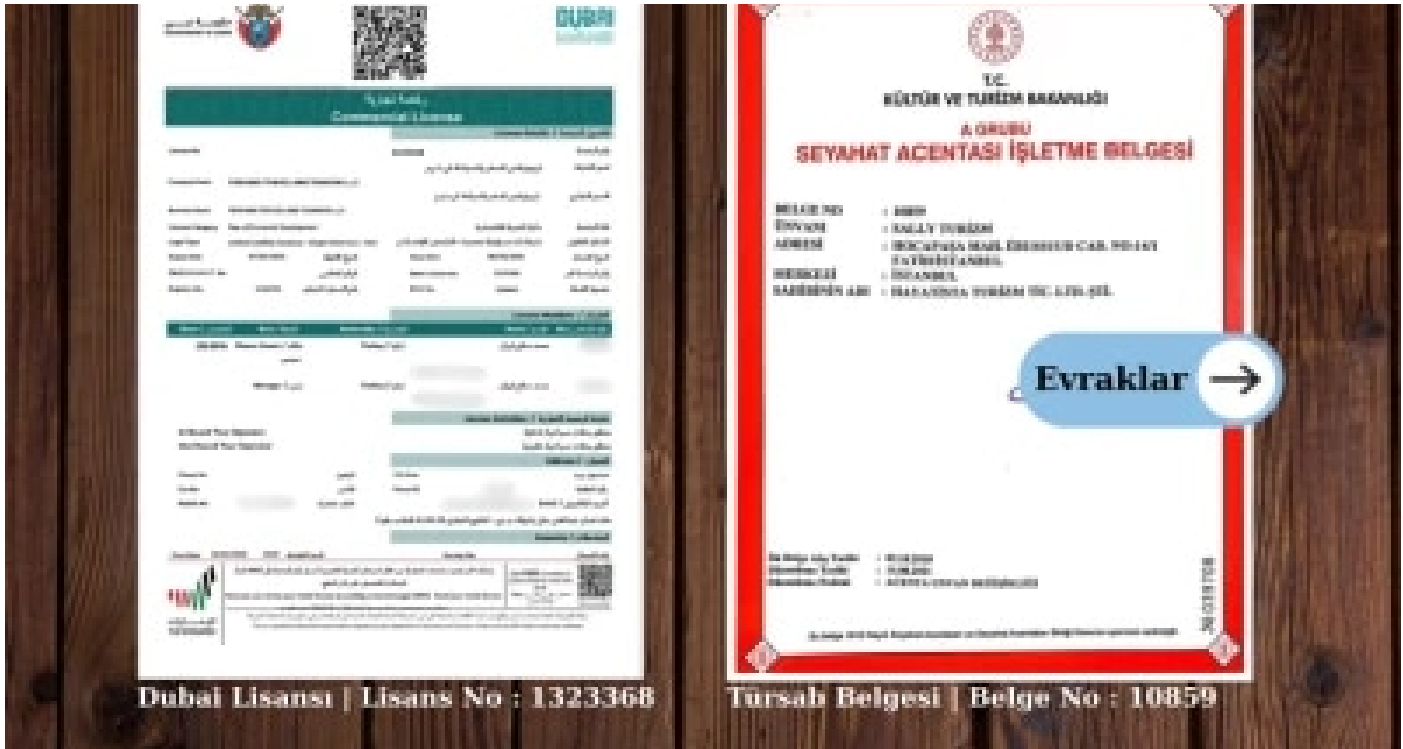

Dubai Tourist Visa

Dubai Lisansı | Lisans No : 1323368

Tursah Belgesi | Belge No : 10859

□□

- Top local highlights
- Clear meeting and timing details
- Smooth visitor-friendly flow

□□

Apply for a 30-day Dubai Tourist Visa easily through our official and verified systems. Our dedicated team manages the entire process from start to finish. Complete your online application in just a few steps and receive your approved visa in PDF format shortly. This tourist visa allows entry into the United Arab Emirates and grants you the right to stay for up to 30 days.